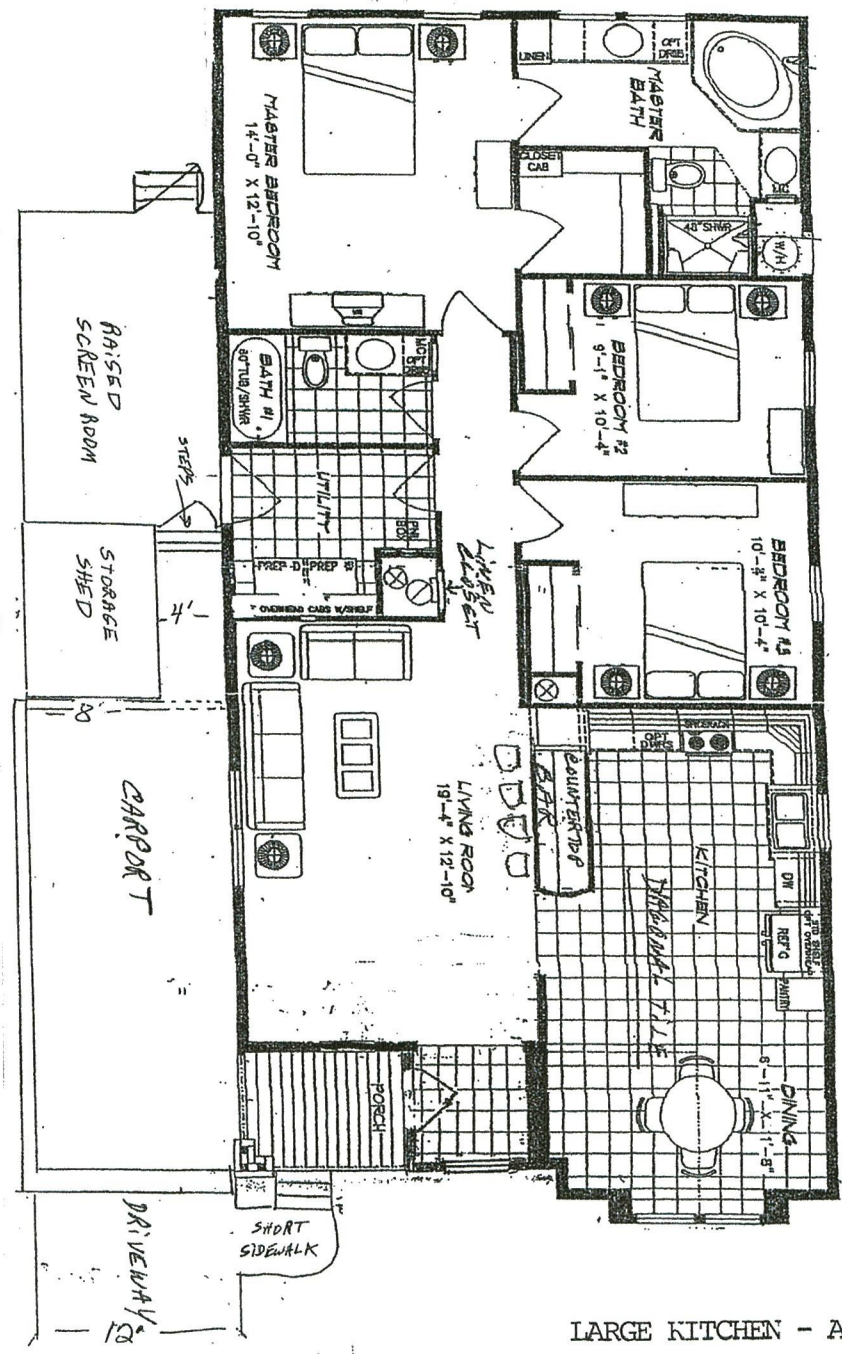

Crystal River Village

RESALE

PALM HARBOR 2005
 32 X 54.8'

\$135,000 UNFURNISHED
~~\$230,000~~ Lot Rent
 1750 Sq. Ft.

- 5 FANS
- 12 X 12' SCREEN PORCH
- BUILT-IN MICROWAVE
- SPRINKLER SYSTEM

LARGE KITCHEN - A MUST SEE!

lot 428